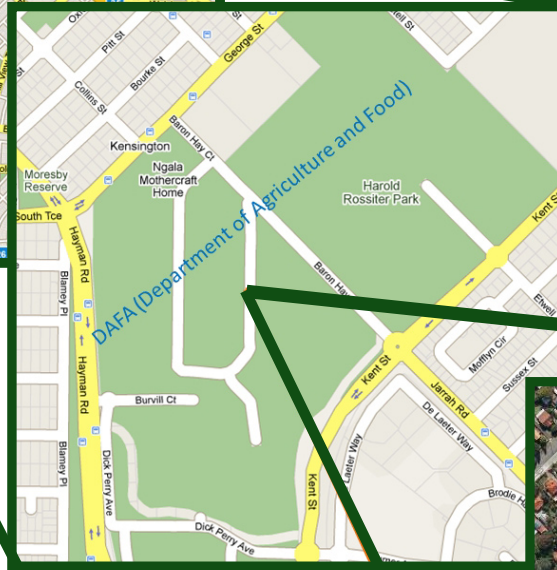

## Forest Products Commission

'D' Block (upper level)

3 Baron-Hay Court

Kensington WA 6151

← **FPC**  
'D' Block  
(upper level)